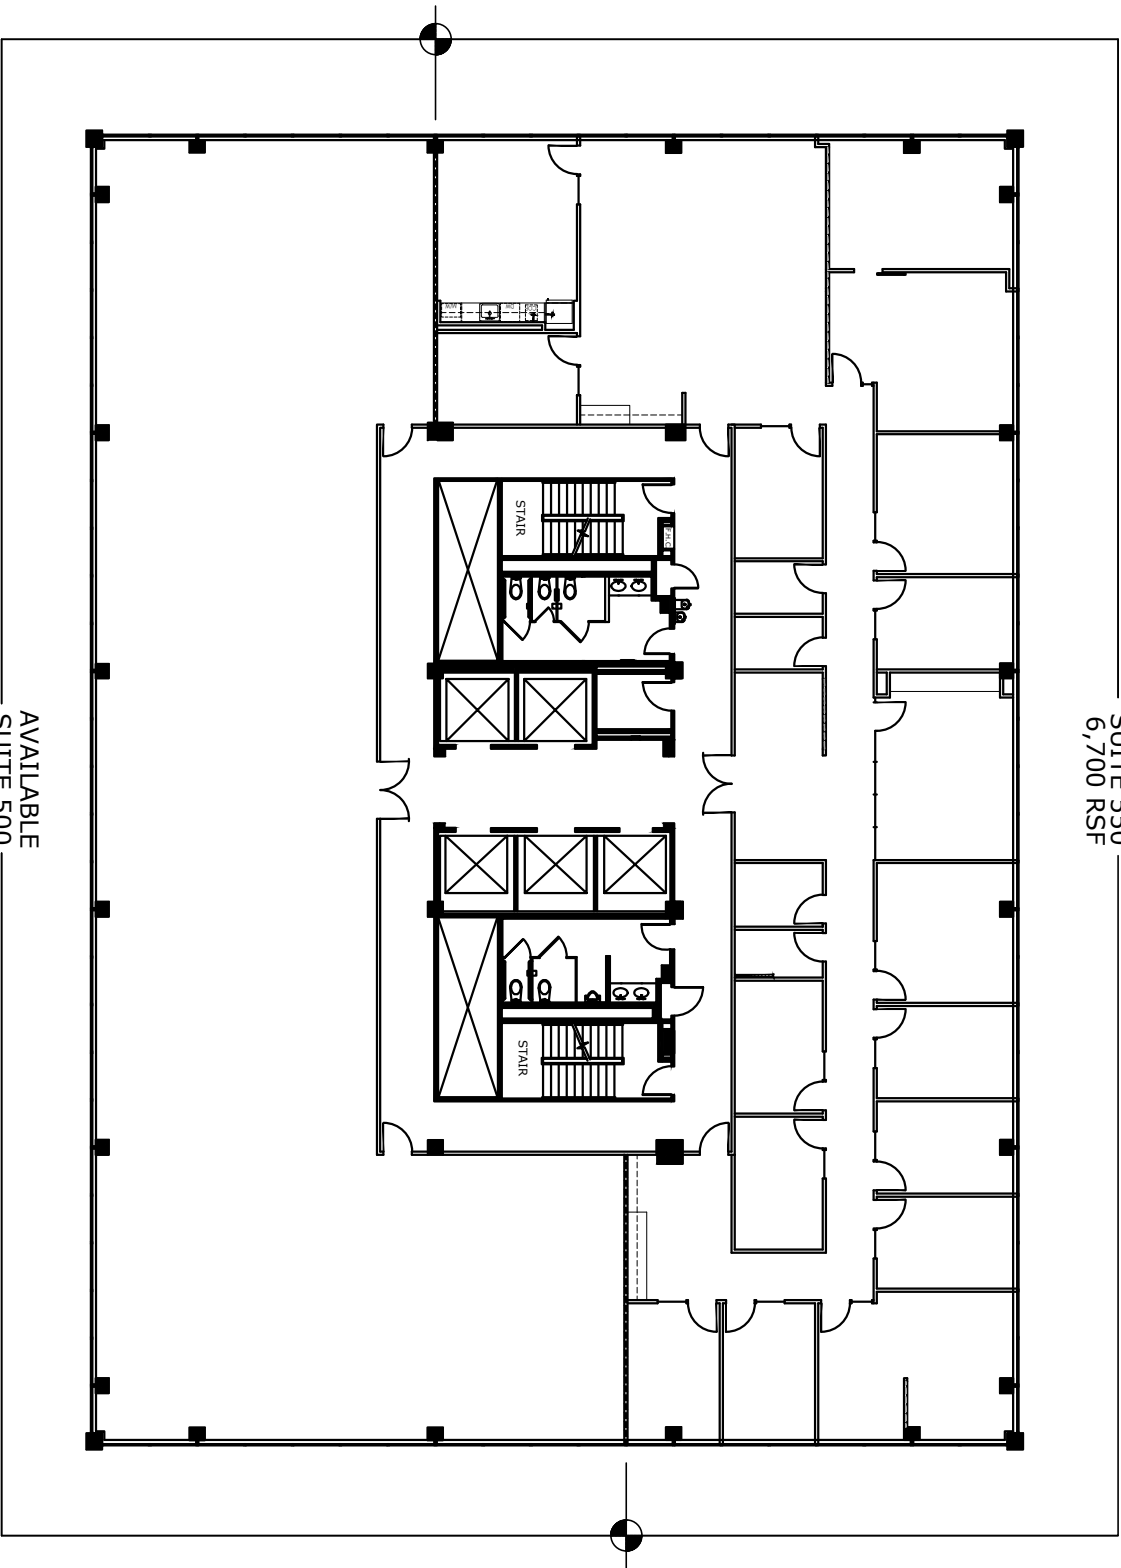

CORNERSTONE MORTGAGE  
SUITE 550  
6,700 RSF

AVAILABLE  
SUITE 500  
6,673 RSF

8333 DOUGLAS  
8333 Douglas Ave., Dallas, TX 75225

FLOOR: 5  
DATE: 04/09/20

entos design  
5400 Live! Freeway, Suite 125  
Dallas, Texas 75249  
P 972.279.2000  
info@entosdesign.com