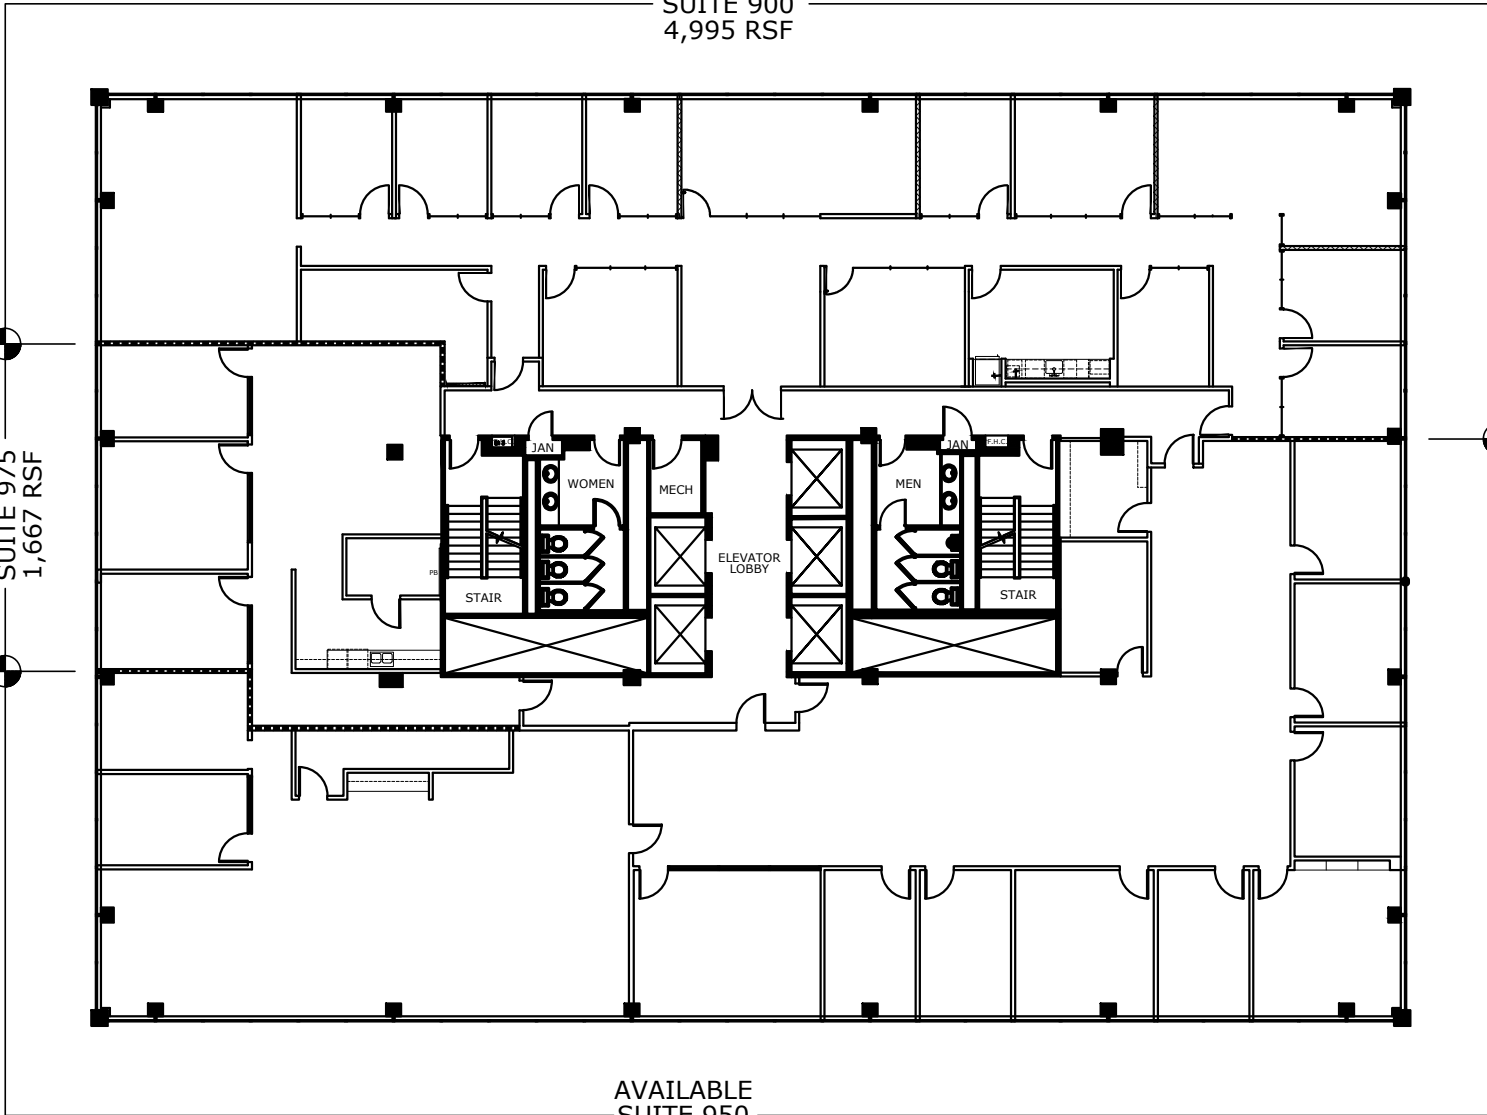

HAMILTON QUADRANT  
SUITE 900  
4,995 RSF

AVAILABLE  
SUITE 975  
1,667 RSF

AVAILABLE  
SUITE 950  
6,711 RSF

**8333 DOUGLAS**

8333 Douglas Ave., Dallas, TX 75225

FLOOR: 9

DATE: 04/09/20

entos design