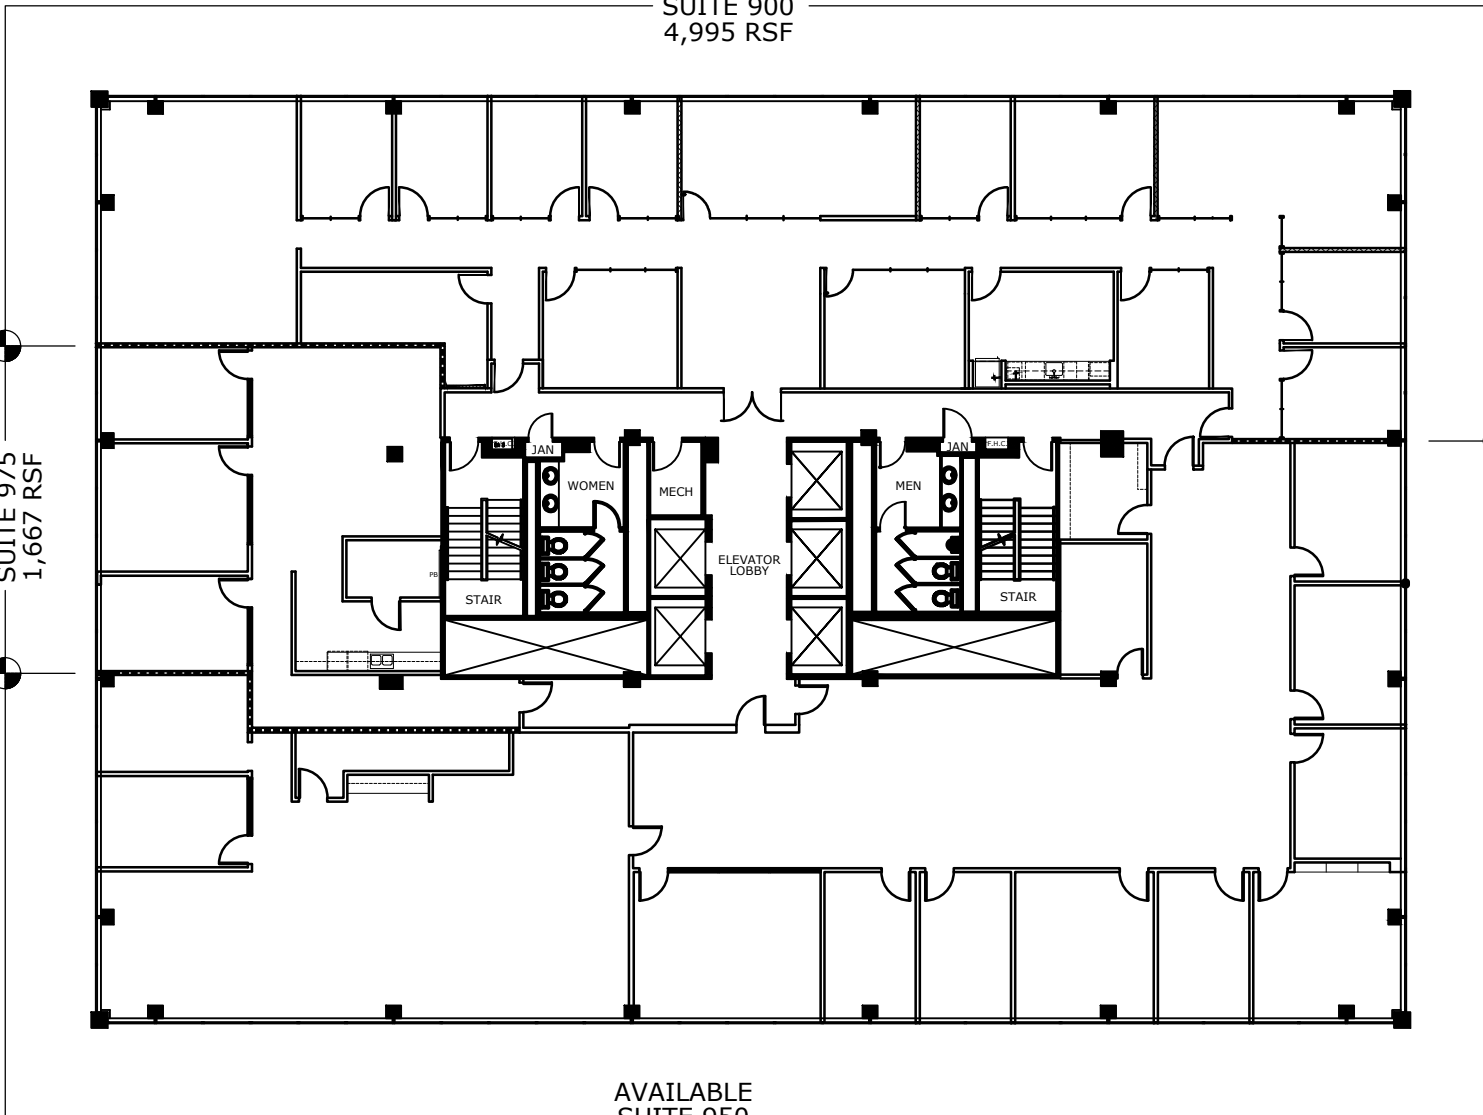

HAMILTON QUADRANT
SUITE 900
4,995 RSF

AVAILABLE
SUITE 975
1,667 RSF

AVAILABLE
SUITE 950
6,711 RSF

8333 DOUGLAS

8333 Douglas Ave., Dallas, TX 75225

FLOOR: 9

DATE: 01/08/20

entos design