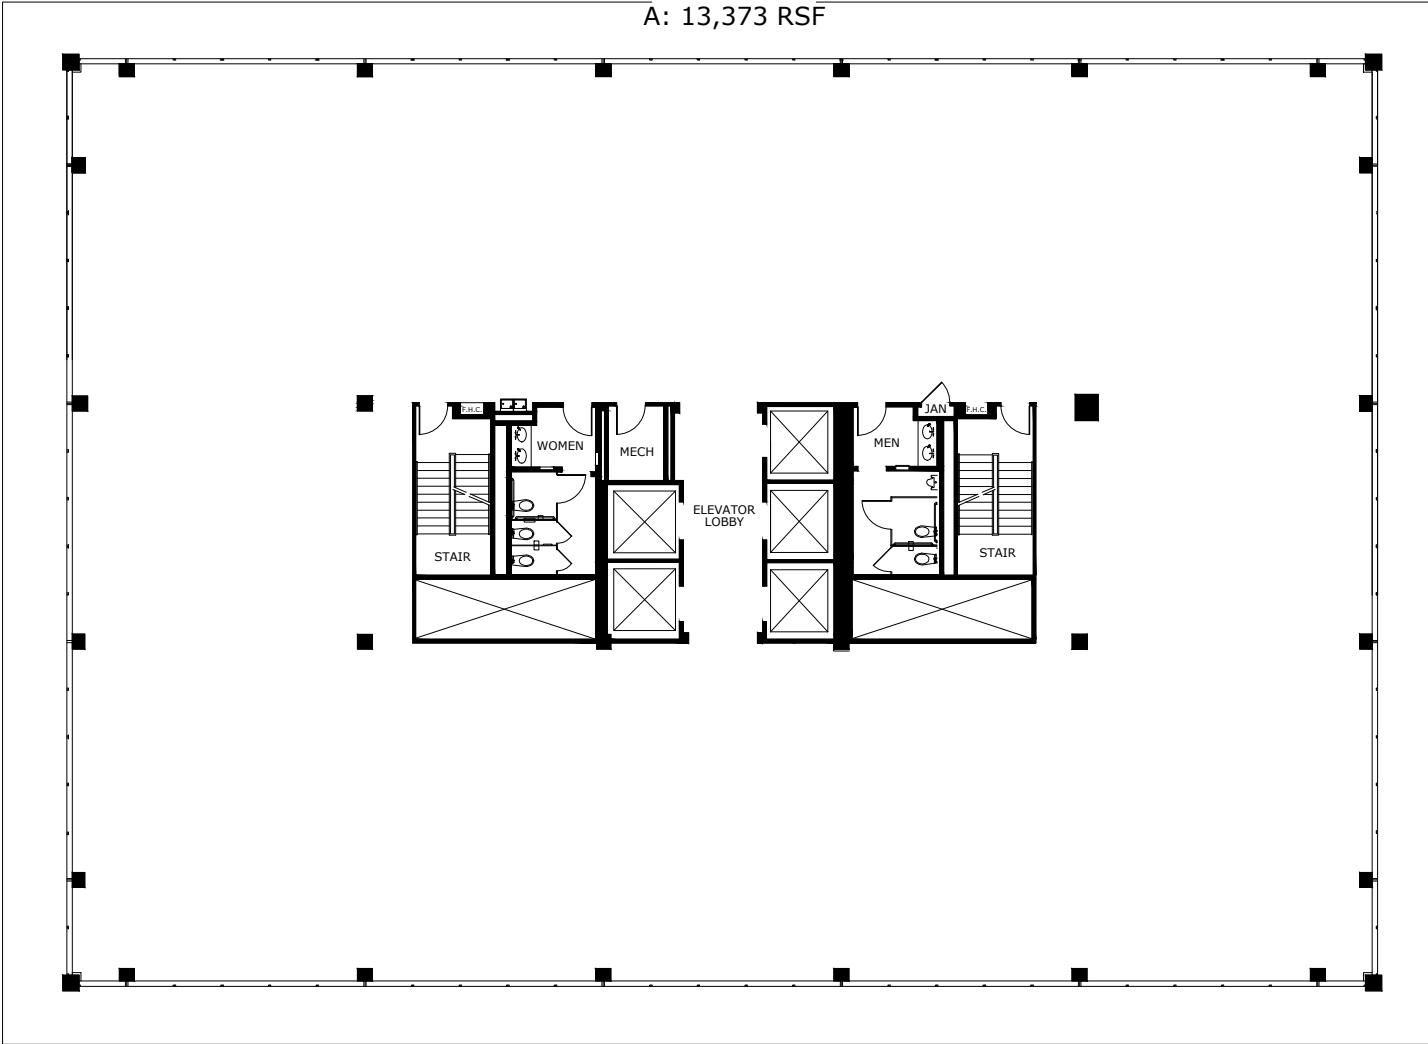

AVAILABLE  
SUITE 1100  
A: 13,373 RSF

8333 DOUGLAS

8333 Douglas Ave., Dallas, Texas 75225

FLOOR: 11  
DATE: 04/15/20

entos design

5400 LBJ Freeway, Suite 125  
Dallas, Texas 75240  
P 972.770.2222  
entosdesign.com