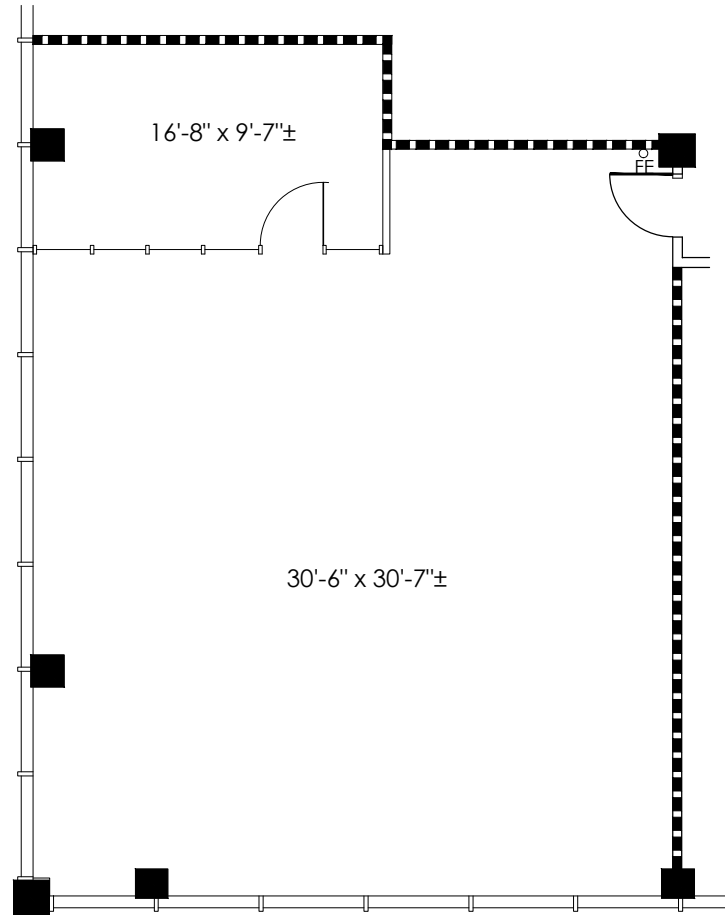

entos design

5400 LB Freeway, Suite 125
Dallas, Texas 75240
P: 972.770.2822
www.entosdesign.com

SUITE 1365
1,608 RSF

KEY PLAN

8333 DOUGLAS AT DOUGLAS CENTER

8333 Douglas Ave. Dallas, TX 75225