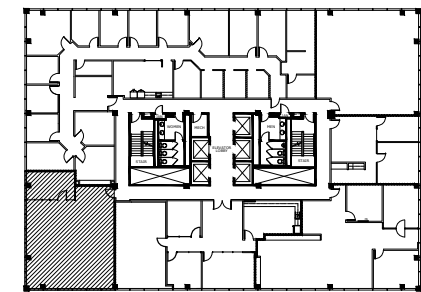

entos design

5400 LB Freeway, Suite 125
Dallas, Texas 75240
P: 972.770.2822
www.entosdesign.com

SUITE 1365
1,608 RSF

KEY PLAN

8333 DOUGLAS AT DOUGLAS CENTER

8333 Douglas Ave. Dallas, TX 75225