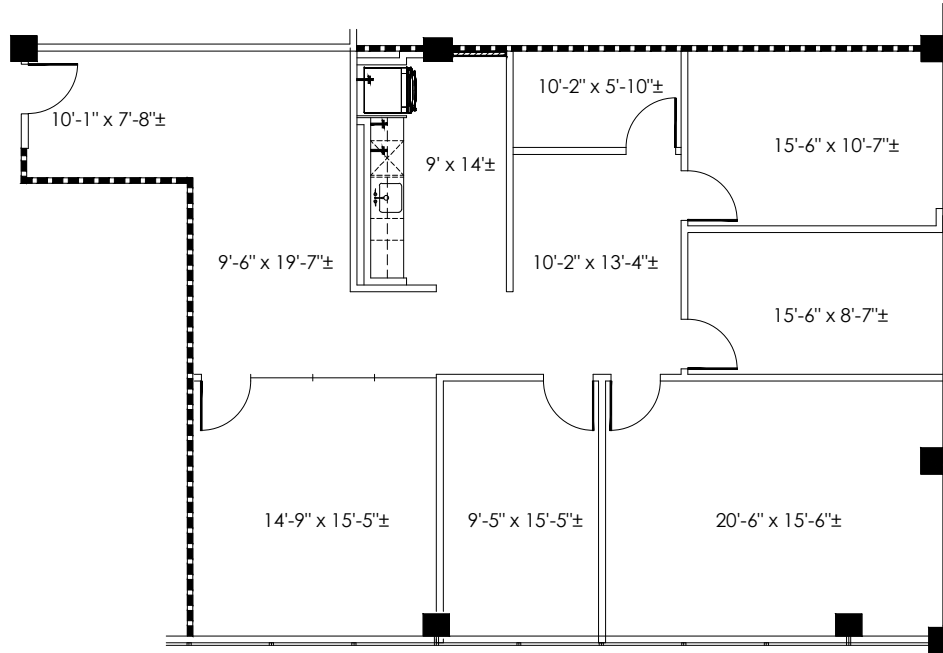

entos design

5400 LBJ Freeway, Suite 125
Dallas, Texas 75240
P 972.770.2222
entodesign.com

SPEC SUITE 340 2,113 RSF

8333 DOUGLAS AT DOUGLAS CENTER

8333 Douglas Ave. Dallas, TX 75225