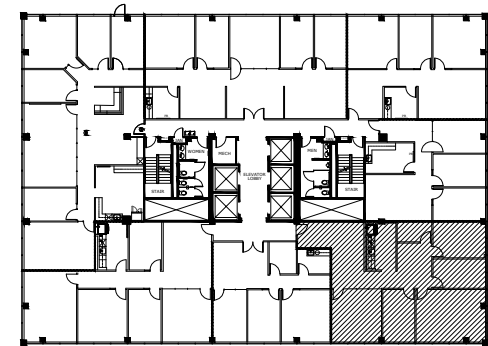

entos design

5400 LBJ Freeway, Suite 125
Dallas, Texas 75240
P 972.770.2222
entodesign.com

SPEC SUITE 340 2,113 RSF

8333 DOUGLAS AT DOUGLAS CENTER

8333 Douglas Ave. Dallas, TX 75225