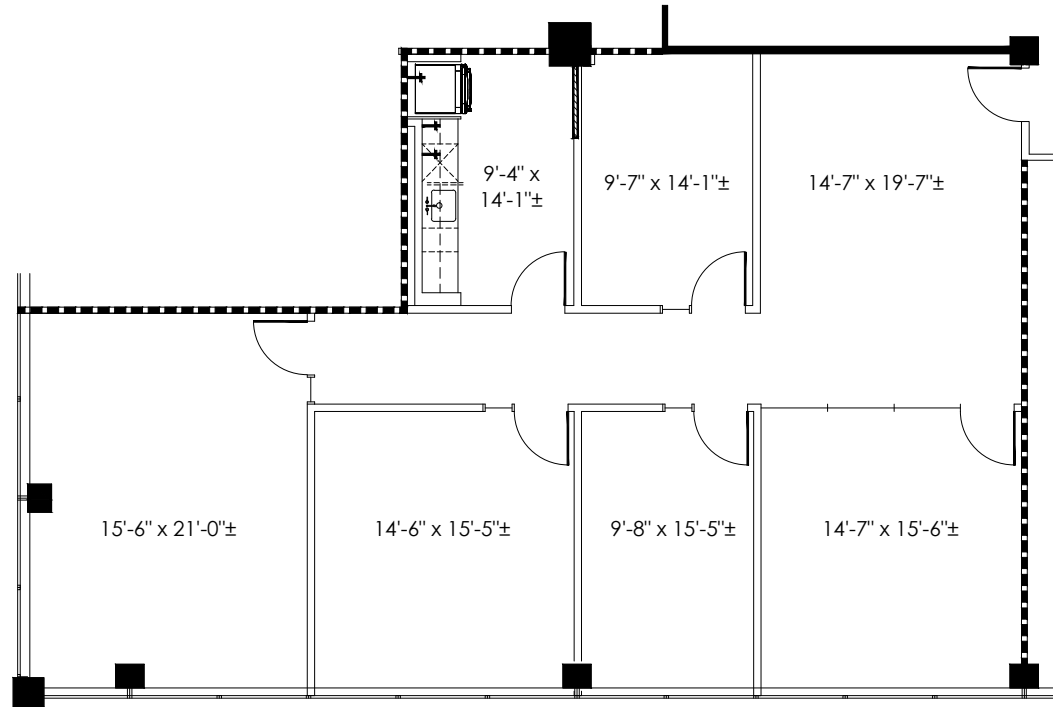

entos design

5400 LBJ Freeway, Suite 125
Dallas, Texas 75240
P 972.770.2222
entosdesign.com

SPEC SUITE 360 2,082 RSF

8333 DOUGLAS AT DOUGLAS CENTER

8333 Douglas Ave. Dallas, TX 75225