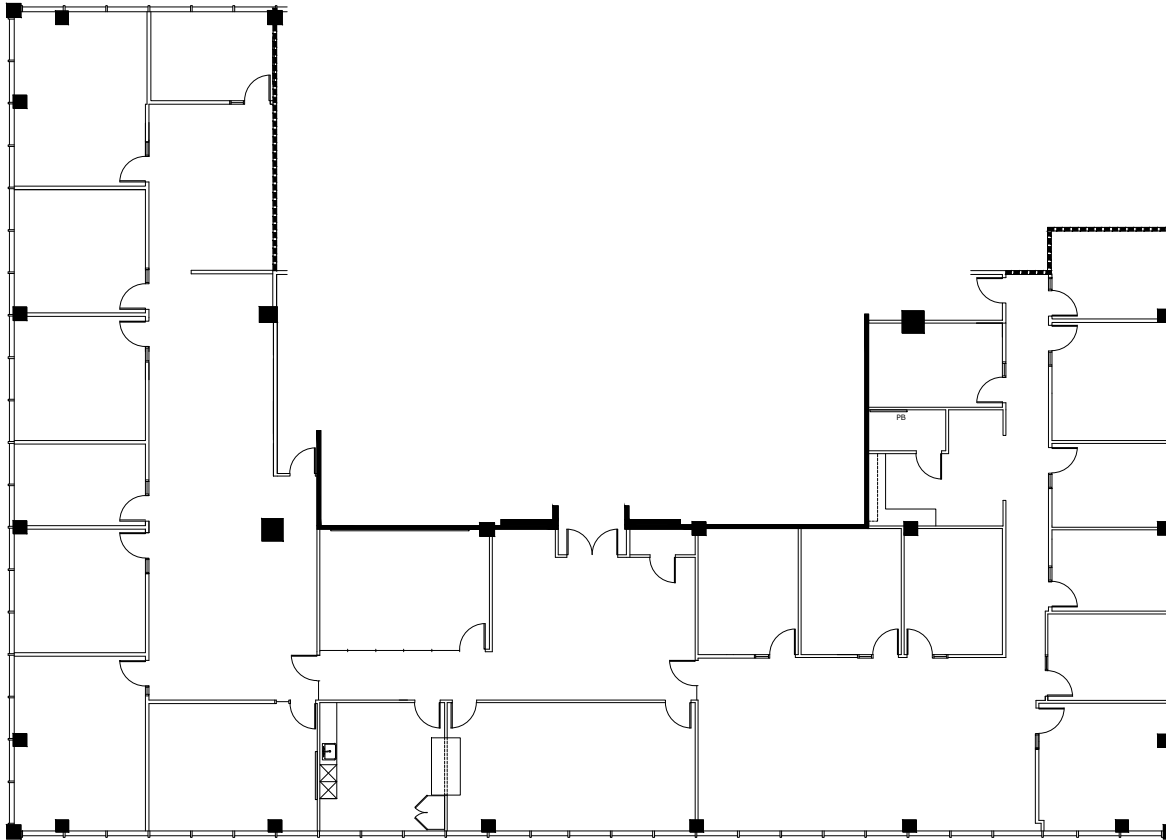

entos design

5400 LBJ Freeway, Suite 125
Dallas, Texas 75240
P 972.770.2222
entosdesign.com

SUITE 400
9,636 RSF

KEY PLAN

8333 DOUGLAS AT DOUGLAS CENTER

8333 Douglas Ave. Dallas, TX 75225