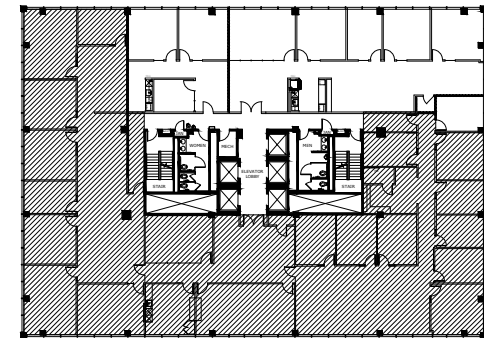

entos design

5400 LBJ Freeway, Suite 125
Dallas, Texas 75240
P 972.770.2222
entosdesign.com

SUITE 400
9,636 RSF

KEY PLAN

8333 DOUGLAS AT DOUGLAS CENTER

8333 Douglas Ave. Dallas, TX 75225