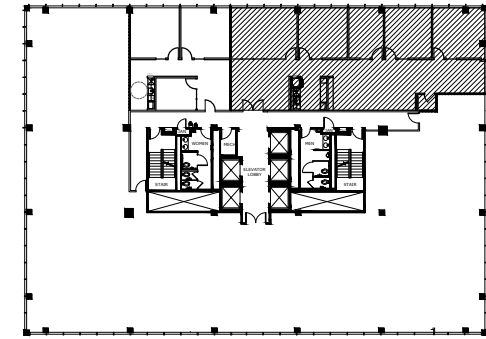

entos design

5400 LB Freeway, Suite 125
Dallas, Texas 75240
P: 972.770.2822
www.entosdesign.com

SPEC SUITE 450 2,649 RSF

8333 DOUGLAS AT DOUGLAS CENTER

8333 Douglas Ave. Dallas, TX 75225