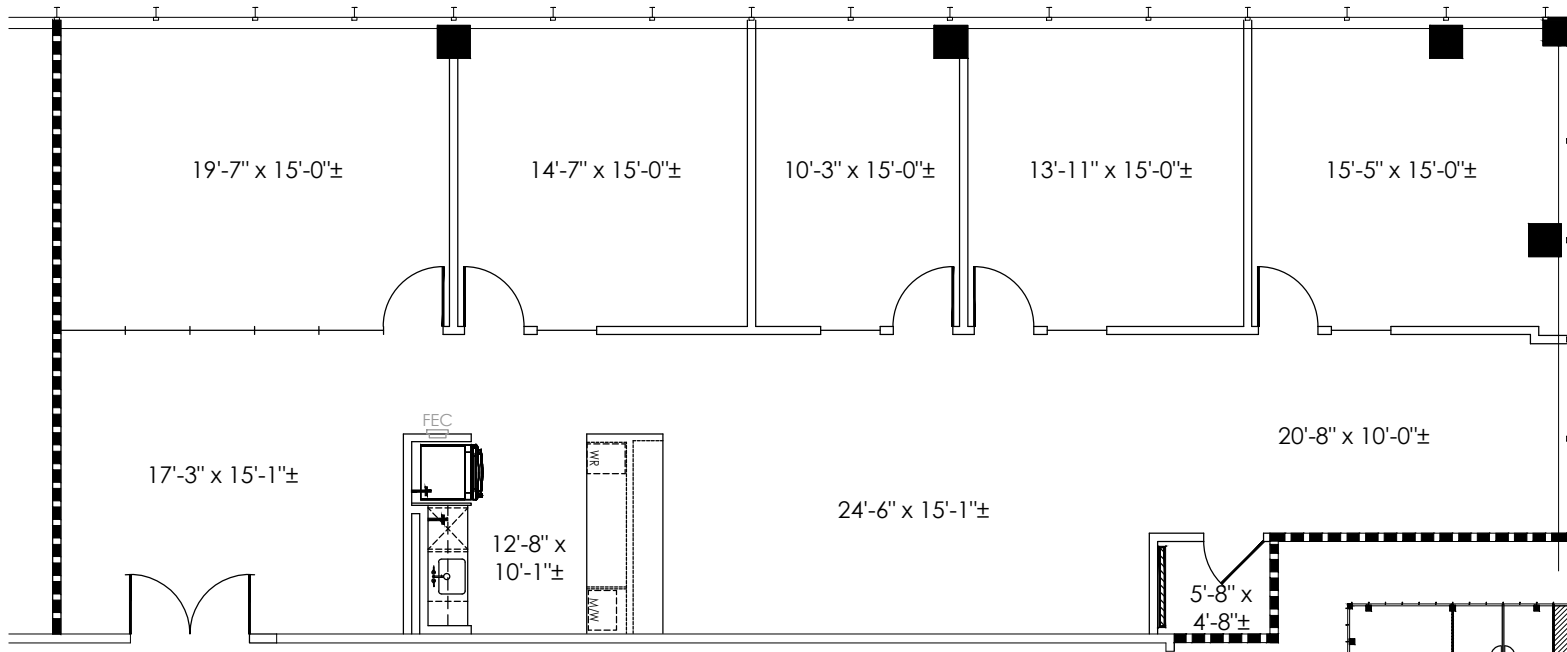

entos design

5400 LB Freeway, Suite 125
Dallas, Texas 75240
P: 972.770.2822
www.entosdesign.com

SPEC SUITE 450 2,649 RSF

8333 DOUGLAS AT DOUGLAS CENTER

8333 Douglas Ave. Dallas, TX 75225